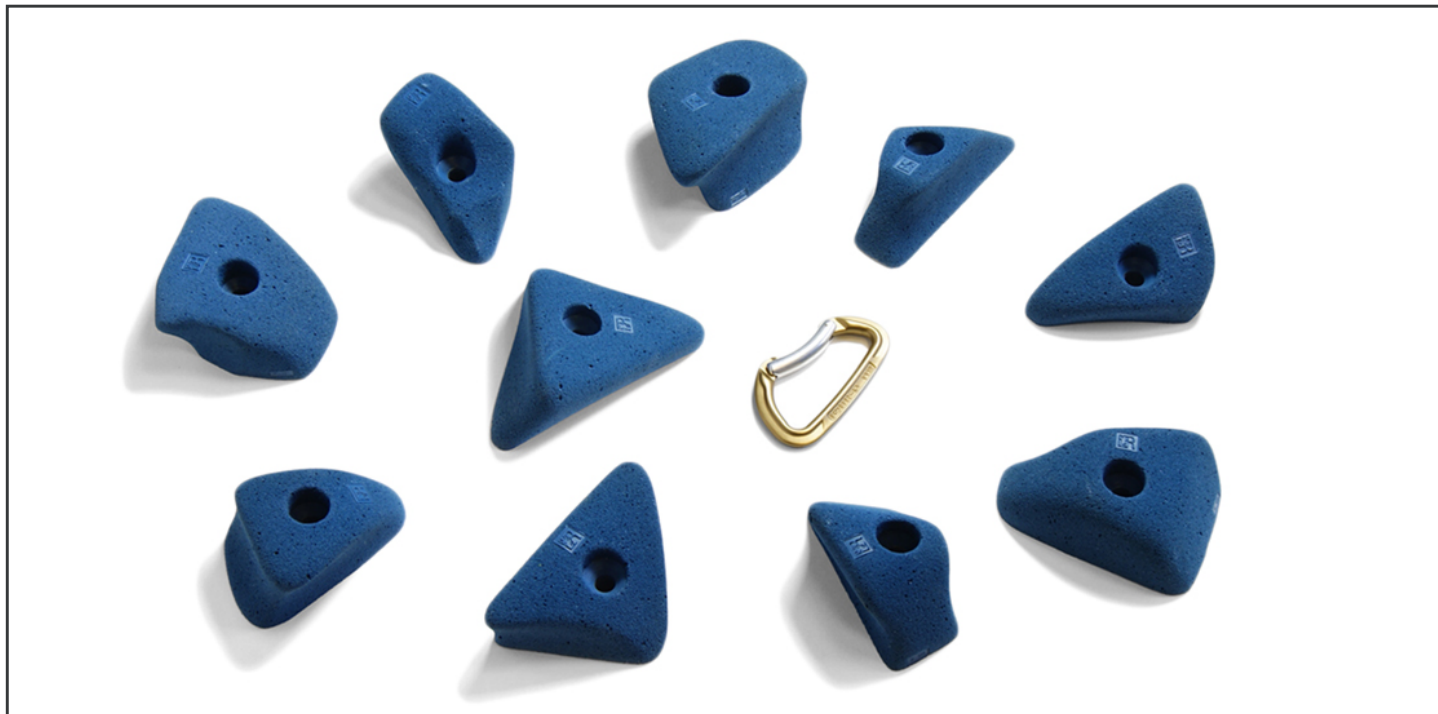

ANVILS

High profile and very positive holds with a good variety of shapes and great route setting potential.

Ref. AV1 (10 medium holds)

SKIMMERS

Shallow profile, multi angled and smoothly contoured hold set.

Ref. SK1 (10 small holds)